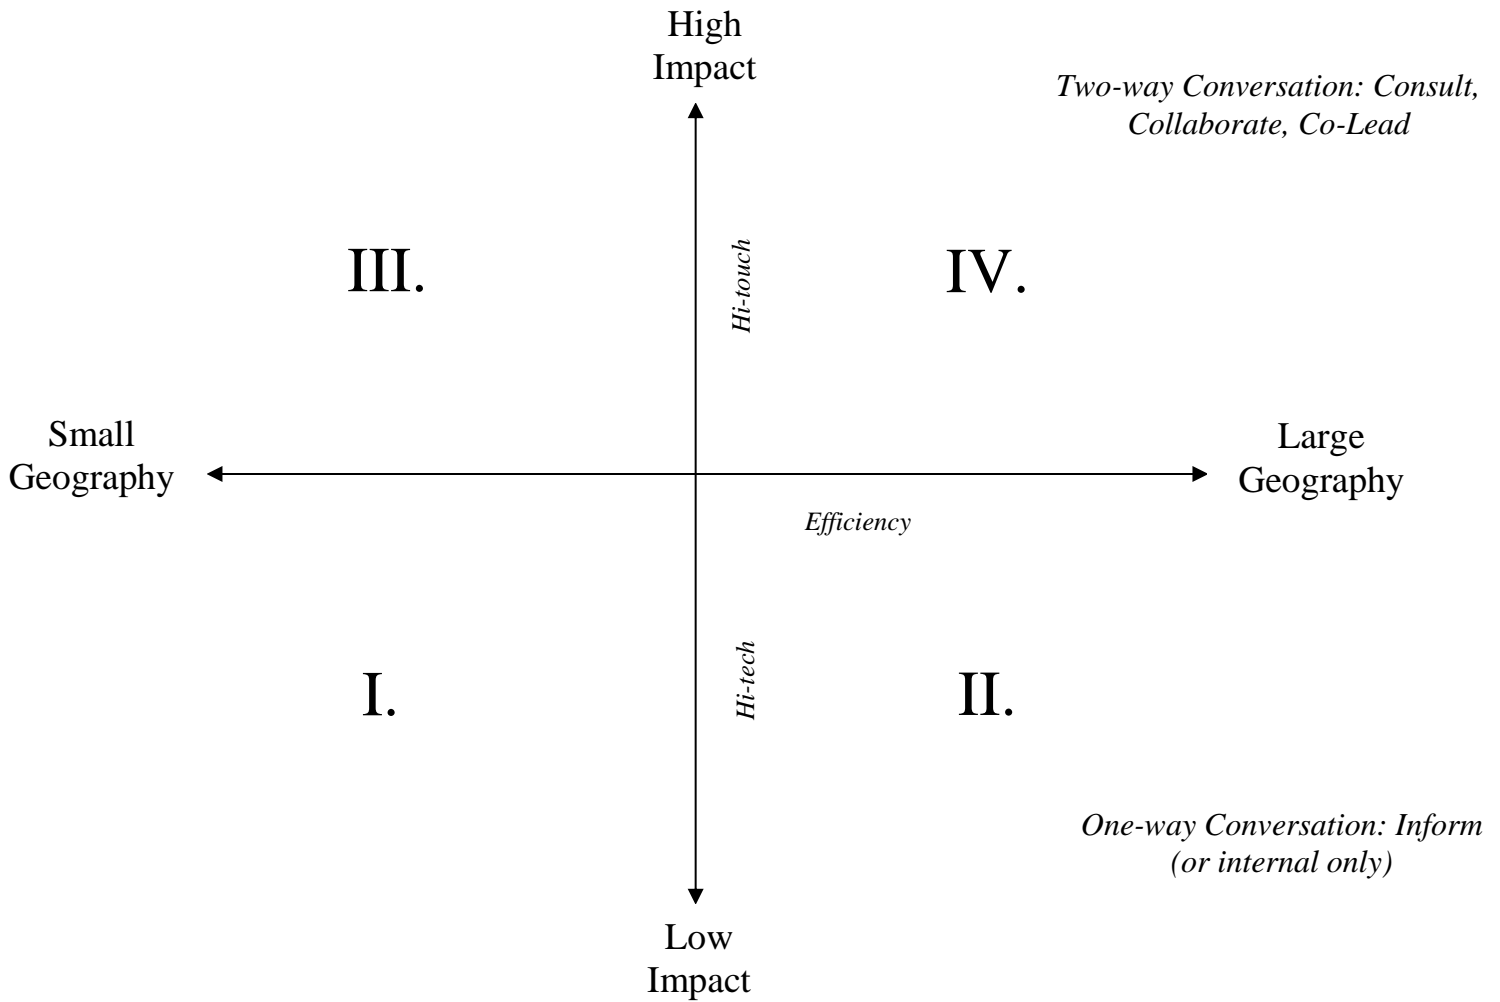

Public Participation Tools

Public Participation Decision Tree

Impact/Scale Grid

Type	Classification	Project Example	Level of Participation	Methods
I	Low impact, Small Geography	Street vacation	1 way – Inform	Nghd newsletter, nghd email blast, social media
II	Low impact, Large Geography	Citywide hydrant flushing schedule	1 way – Inform	E-blasts, website, social media
III	High impact, Small Geography	Downtown Design Guideline Expansion	2 way – Consult, Collaborate or Co-lead	Neighborhood meeting, door-to-door canvassing
IV	High impact, Large Geography	Master Plan update	2 way – Consult, Collaborate or Co-lead	Imagine Kalamazoo website, Town Hall meeting, focus groups