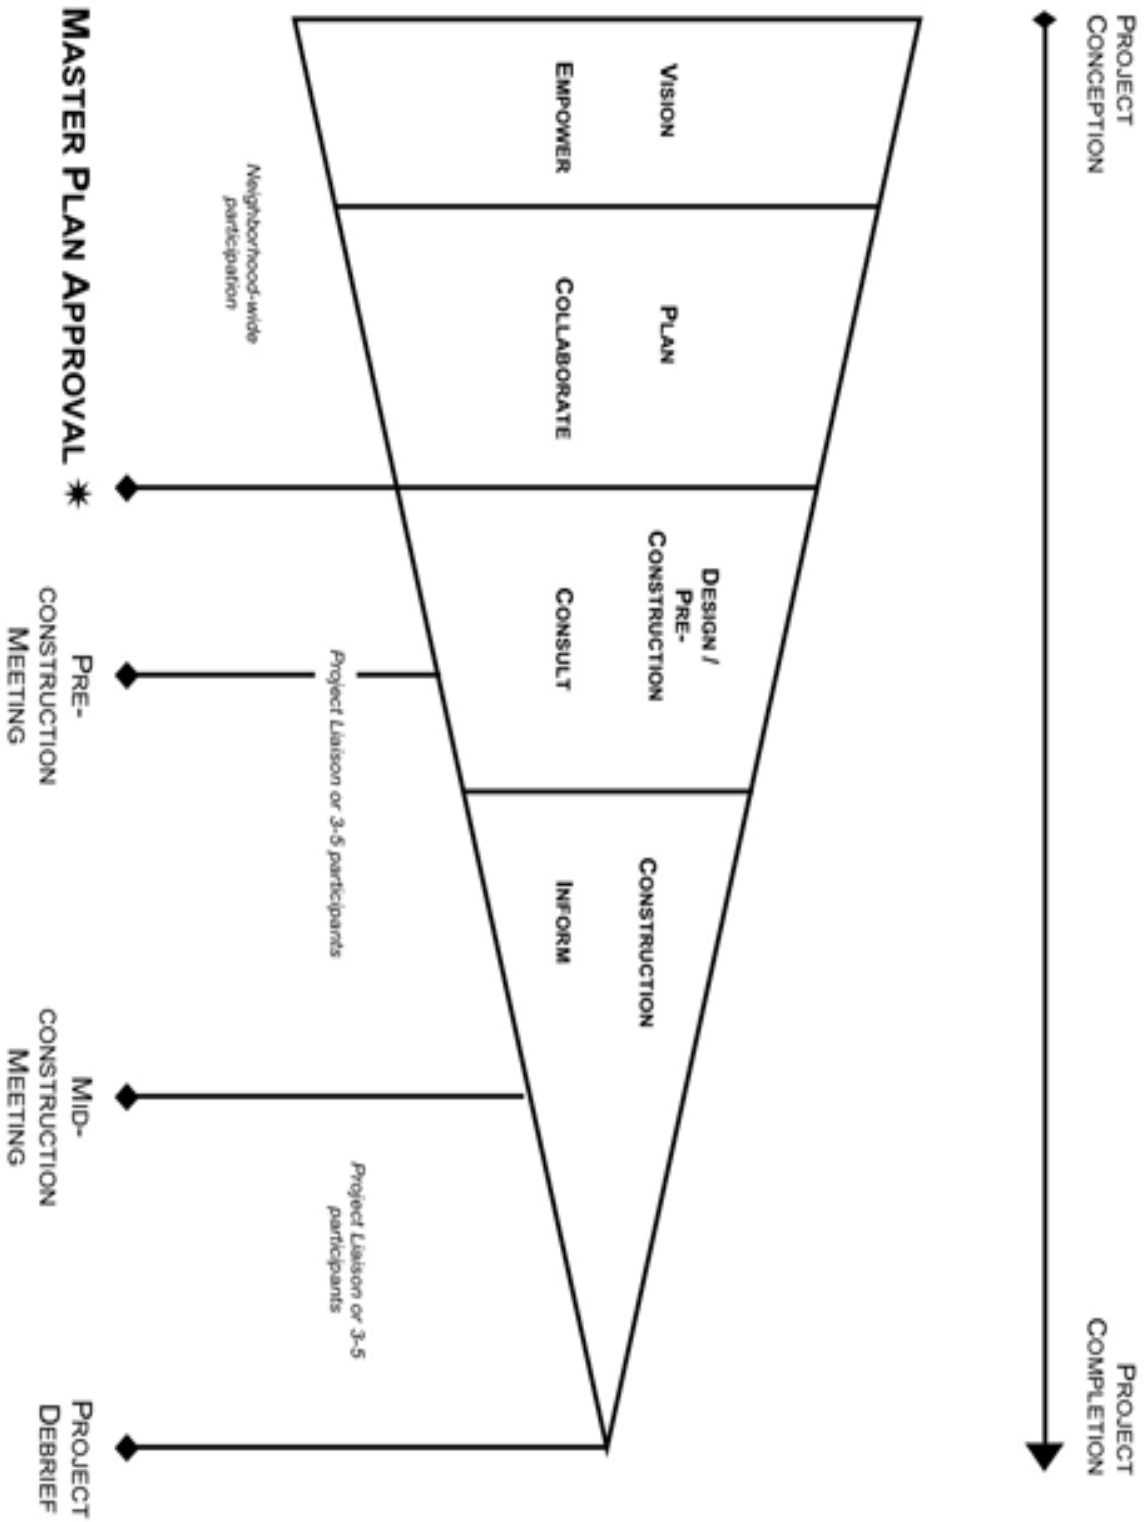

Public Participation Tools

Public Participation Decision Tree

Impact/Scale Grid

Type	Classification	Project Example	Level of Participation	Methods
I	Low impact, Small Geography	Street vacation	1 way – Inform	Nghd newsletter, nghd email blast, social media
II	Low impact, Large Geography	Citywide hydrant flushing schedule	1 way – Inform	E-blasts, website, social media
III	High impact, Small Geography	Downtown Design Guideline Expansion	2 way – Consult, Collaborate or Co-lead	Neighborhood meeting, door-to-door canvassing
IV	High impact, Large Geography	Master Plan update	2 way – Consult, Collaborate or Co-lead	Imagine Kalamazoo website, Town Hall meeting, focus groups

Community Engagement Spectrum

Stakeholder Inventory

EXHIBIT 2