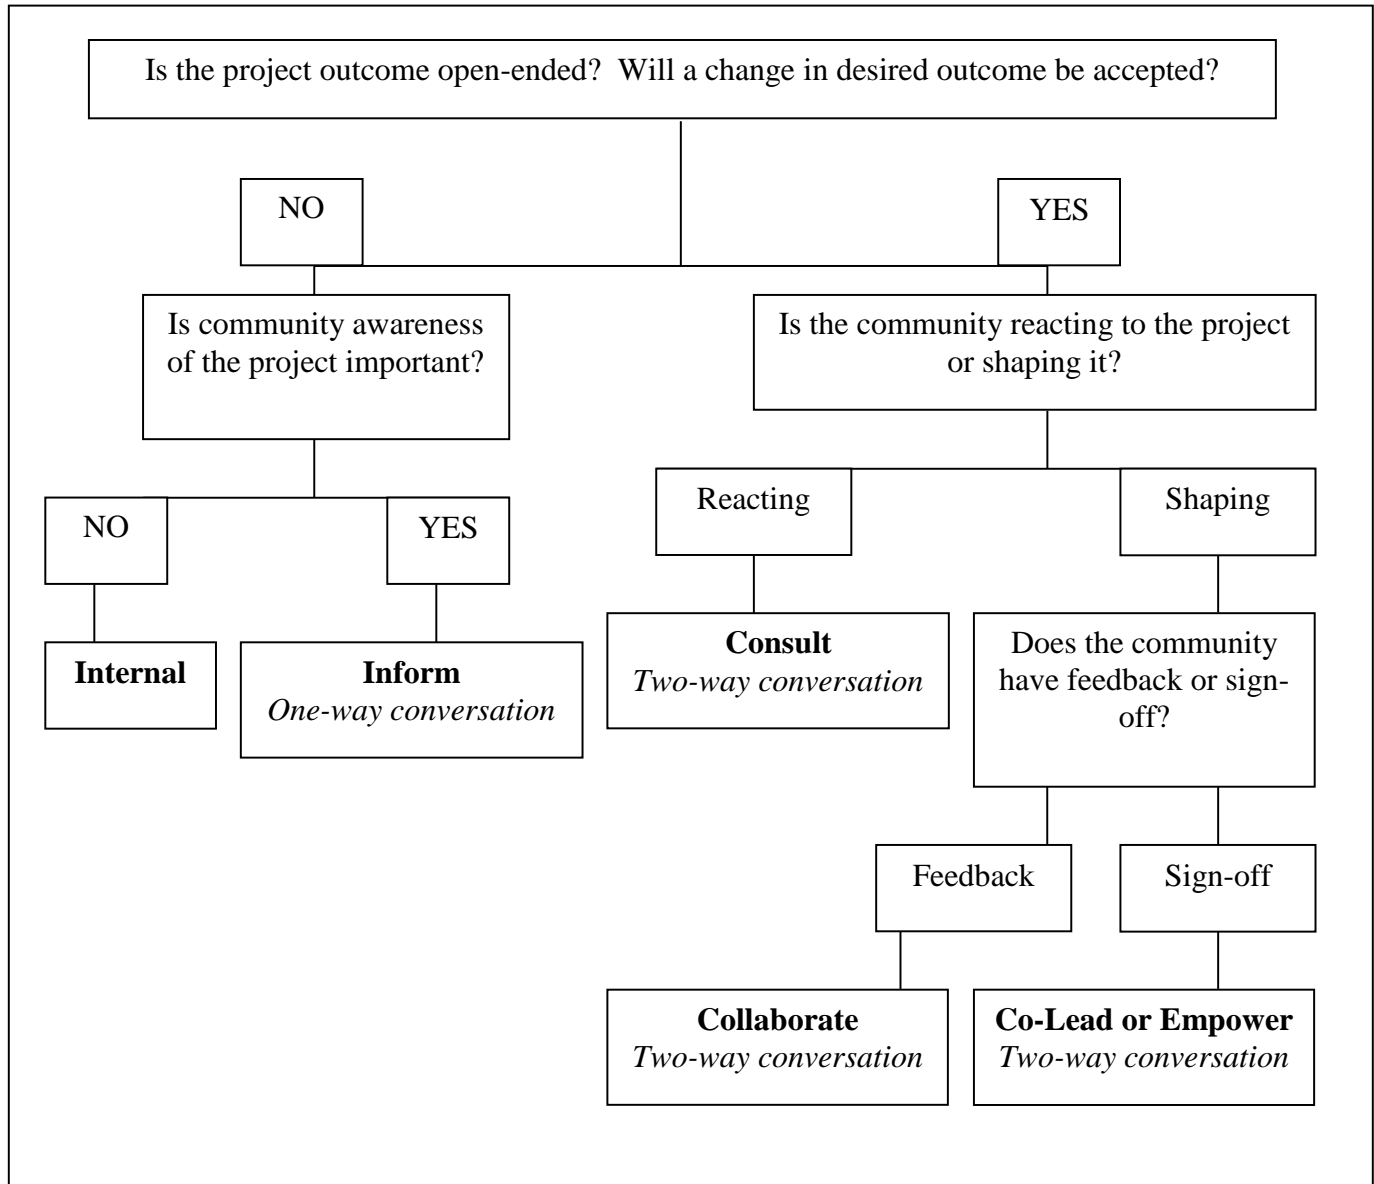

Public Participation Tools

Public Participation Decision Tree

Impact/Scale Grid

Type	Classification	Project Example	Level of Participation	Methods
I	Low impact, Small Geography	Street vacation	1 way – Inform	Nghd newsletter, nghd email blast, social media
II	Low impact, Large Geography	Citywide hydrant flushing schedule	1 way – Inform	E-blasts, website, social media
III	High impact, Small Geography	Downtown Design Guideline Expansion	2 way – Consult, Collaborate or Co-lead	Neighborhood meeting, door-to-door canvassing
IV	High impact, Large Geography	Master Plan update	2 way – Consult, Collaborate or Co-lead	Imagine Kalamazoo website, Town Hall meeting, focus groups

Community Engagement Spectrum

Stakeholder Inventory

EXHIBIT 2